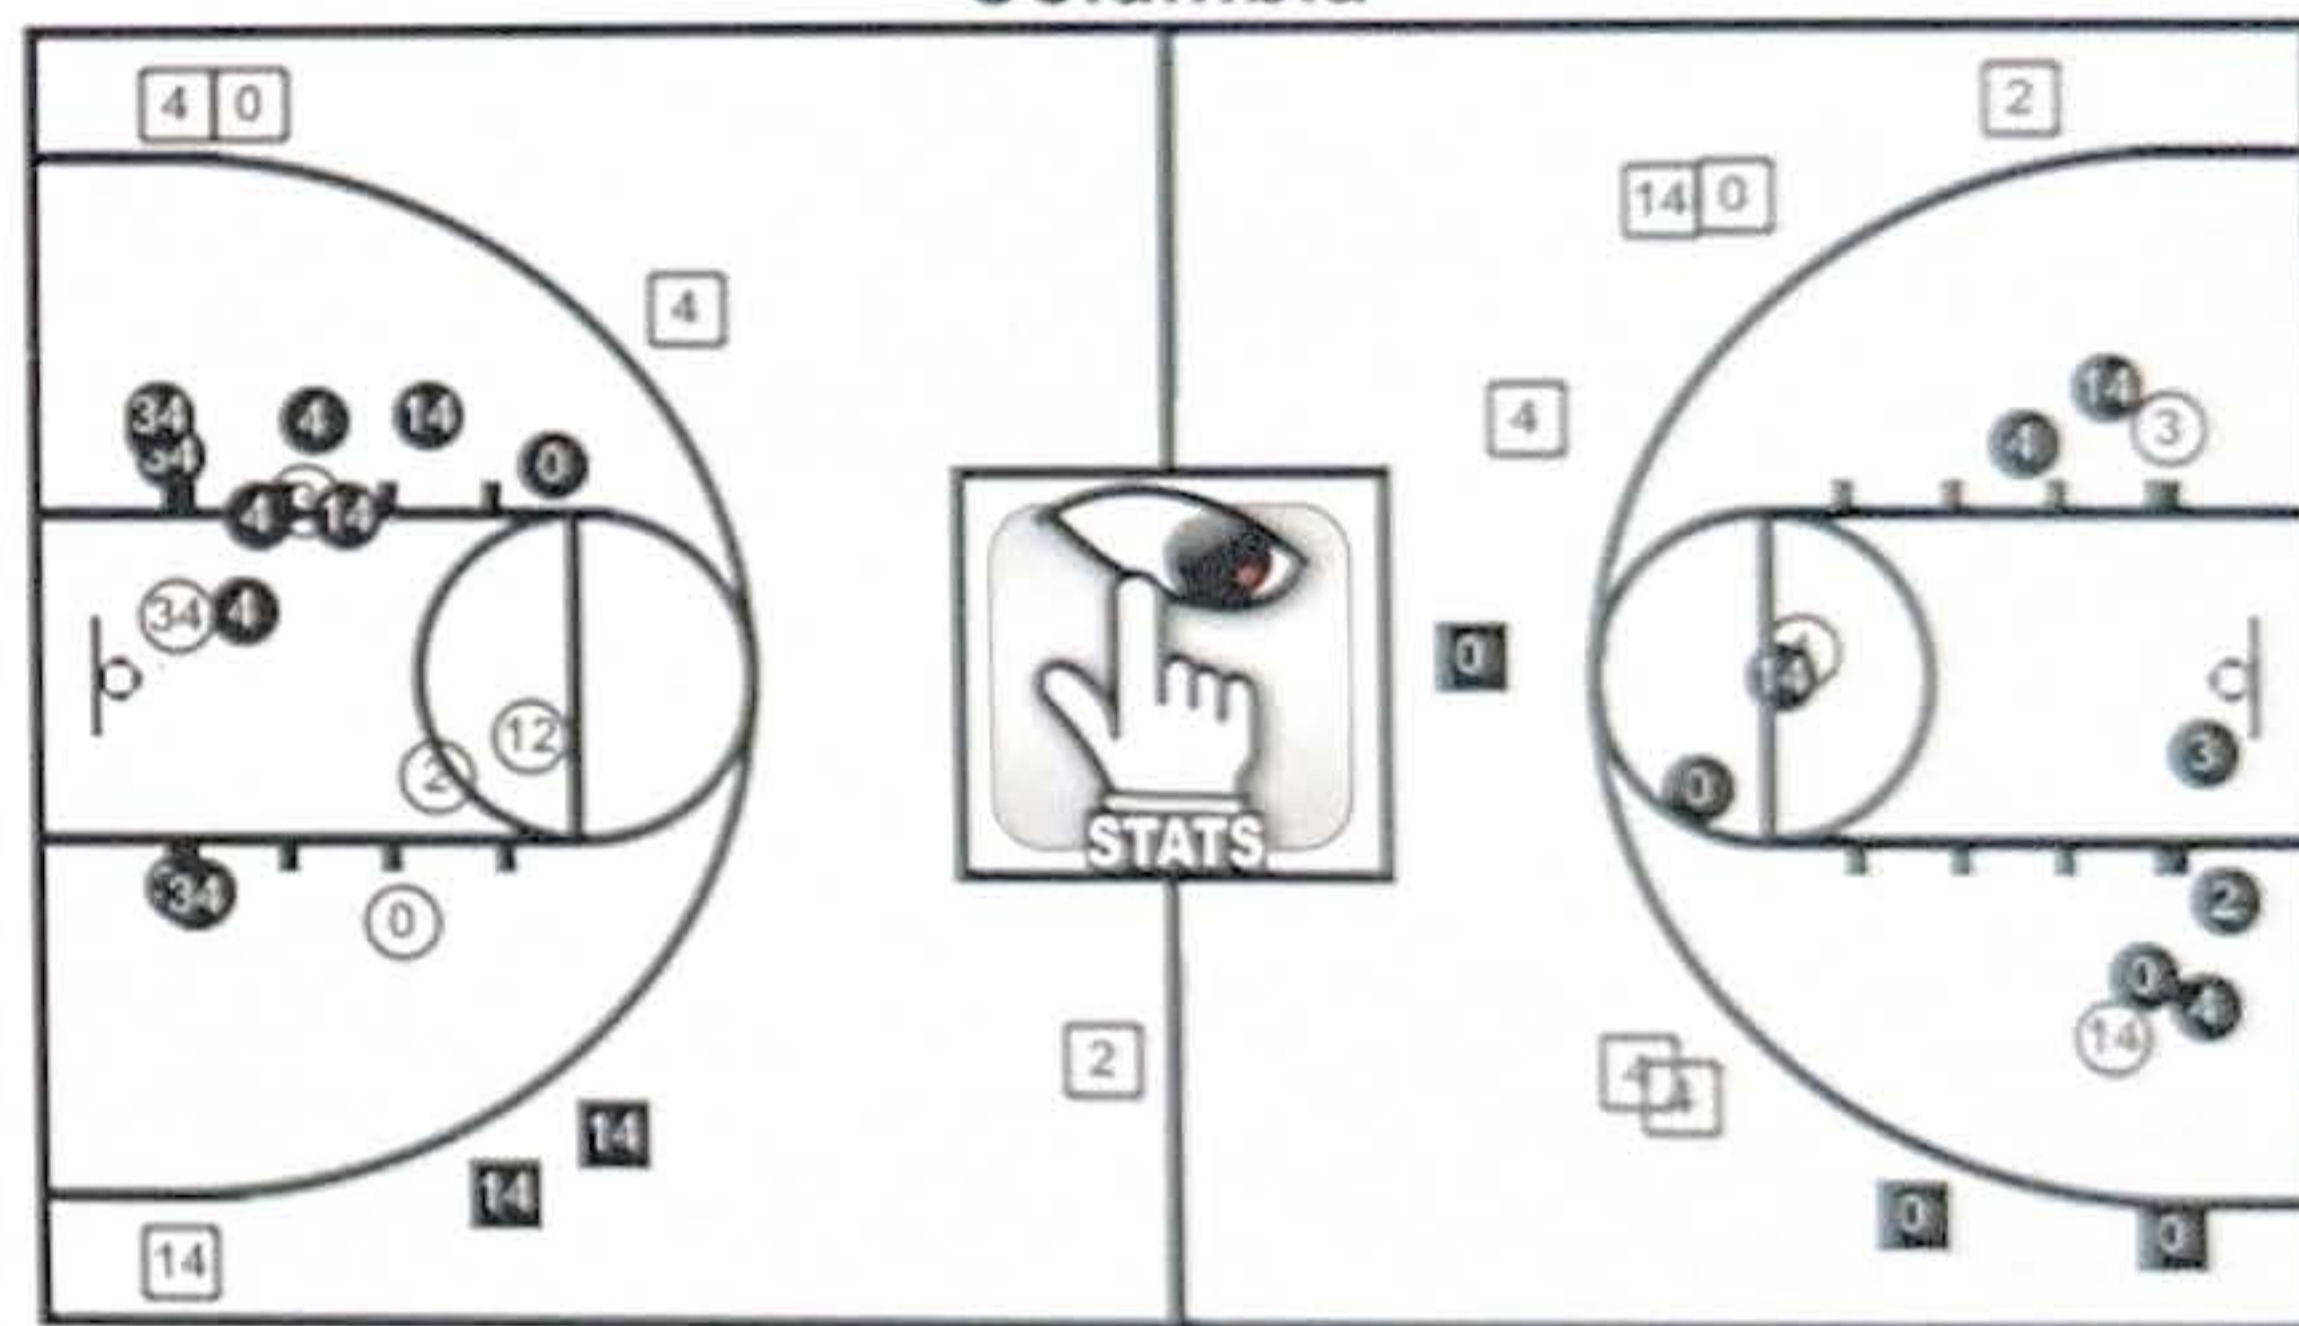

3/7/25 11:15 AM - 68 Columbia @ 62 Lewiston (Final)

Home - Lewiston

#	Name	Points	Total FG	%	2pt FG	%	3pt FG	%	Free Throws	%	Reb(O-D)DB	PF(T-F)	T	Ast	Blk	Stl	Def	stom	S	Eff	Min
1	*Dray Torpey	3	1/2	50	0/1	0	1/1	100.0	0/0	0	2 (1-1)	1	1	0	0	0	0	0	0	3	16:23
2	*Royce Fisher	13	3/10	30	2/5	40.0	1/5	20.0	6/9	66.7	3 (1-2)	2	3	5	0	2	0	0	0	10	29:42
3	*Drew Alldredge	3	1/2	50	1/1	100.0	0/1	0	1/2	50.0	1 (0-1)	5	2	0	0	5	0	0	0	5	21:51
4	*Jordan Walker	12	4/11	36.4	2/4	50.0	2/7	28.6	2/2	100.0	0	5	4	0	0	2	0	0	0	3	31:02
21	Brady Rudolph	5	2/3	66.7	1/1	100.0	1/2	50.0	0/0	0	1 (0-1)	0	2	0	0	0	0	0	0	3	11:19
24	Blaze Hepburn	5	2/4	50	2/4	50.0	0/0	0	1/1	100.0	2 (1-1)	1	1	2	0	1	0	0	0	7	17:43
31	*Parker Bogar	19	8/14	57.1	5/6	83.3	3/8	37.5	0/1	0	5 (2-3)	3	2	0	0	2	0	0	0	17	24:27
55	Mason Way	2	1/1	100	1/1	100.0	0/0	0	0/0	0	0	2	0	0	0	0	0	0	0	2	7:33
Total		62	22/47	46.8	14/23	60.9	8/24	33.3	10/15	66.7	14 (5-9)	19	15	7	0	12	0	0	0	50	32:00

Lewiston

	1	2	3	4	F
H	16	7	14	25	62
A	14	15	13	26	68

Lead Changes: 10
 Game Tied: 4
 Away Largest Lead: 9
 Home Largest Lead: 9
 Away Longest Scoring Streak: 9
 Home Longest Scoring Streak: 11

Columbia

Away - Columbia

#	Name	Points	Total FG	%	2pt FG	%	3pt FG	%	Free Throws	%	Reb(O-D)DB	PF(T-F)	T	Ast	Blk	Stl	Def	stom	S	Eff	Min
0	*Tavin Jones	23	8/11	72.7	5/6	83.3	3/5	60.0	4/5	80.0	1 (0-1)	2	2	3	0	1	0	0	0	22	30:01
2	*Marcus Deleon	2	1/4	25	1/2	50.0	0/2	0	0/0	0	4 (0-4)	1	4	1	0	1	0	0	0	1	27:45
3	*Easton Lott	2	1/3	33.3	1/3	33.3	0/0	0	0/2	0	1 (0-1)	5	3	0	0	3	0	0	0	-1	15:48
4	*Blake Hansen	12	5/11	45.5	5/6	83.3	0/5	0	2/4	50.0	10 (2-8)	1	4	5	0	0	0	0	0	15	31:58
11	Ford Zickgraf	0	0/0	0	0/0	0	0/0	0	0/0	0	1 (1-0)	0	0	0	0	0	0	0	0	1	0:02
12	Noah Landin	0	0/1	0	0/1	0	0/0	0	0/0	0	0	1	1	1	0	1	0	0	0	0	12:06
14	*Max Keller	20	6/9	66.7	4/5	80.0	2/4	50.0	6/7	85.7	3 (1-2)	1	4	4	0	0	0	0	0	19	28:11
34	Brenten Thueson	9	4/5	80	4/5	80.0	0/0	0	1/2	50.0	5 (3-2)	3	1	0	0	0	0	0	0	11	14:09
Total		68	25/44	56.8	20/28	71.4	5/16	31.2	13/20	65.0	25 (7-18)	14	19	14	0	6	0	0	0	68	32:00